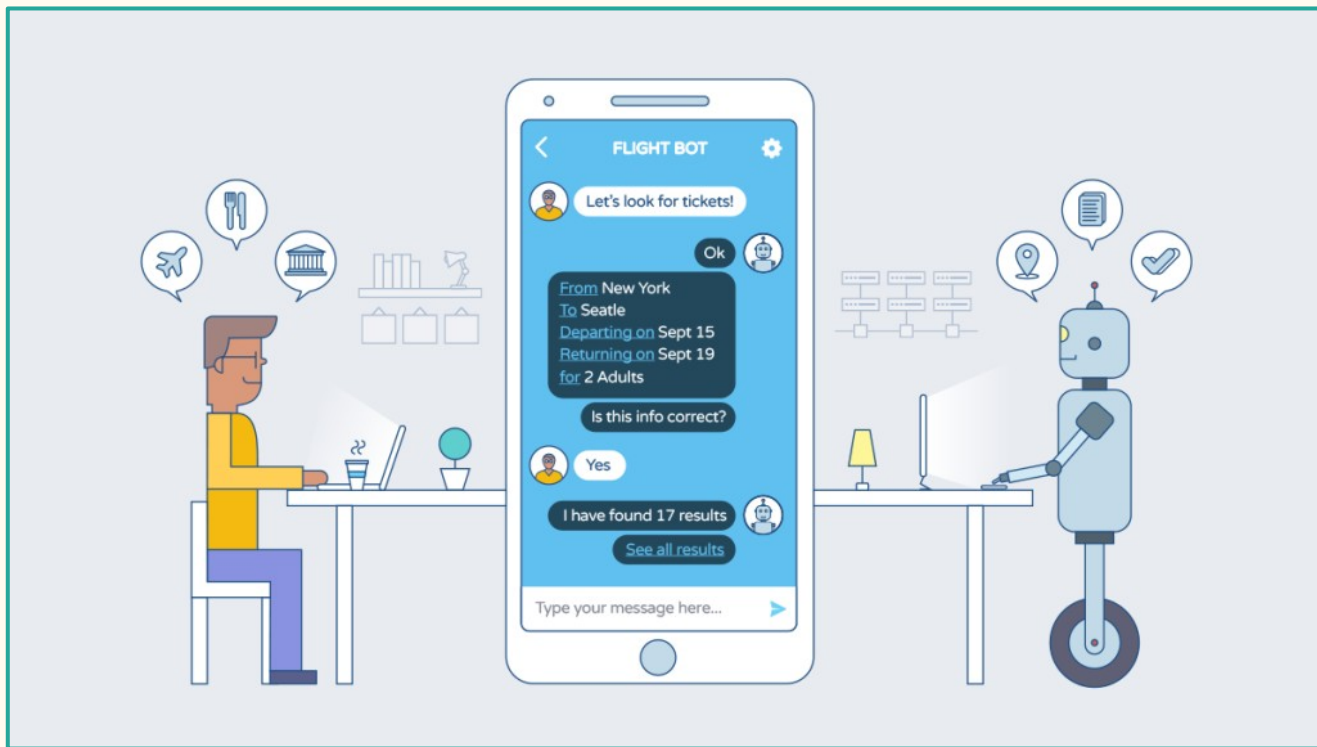

Ryzyko związane z botami